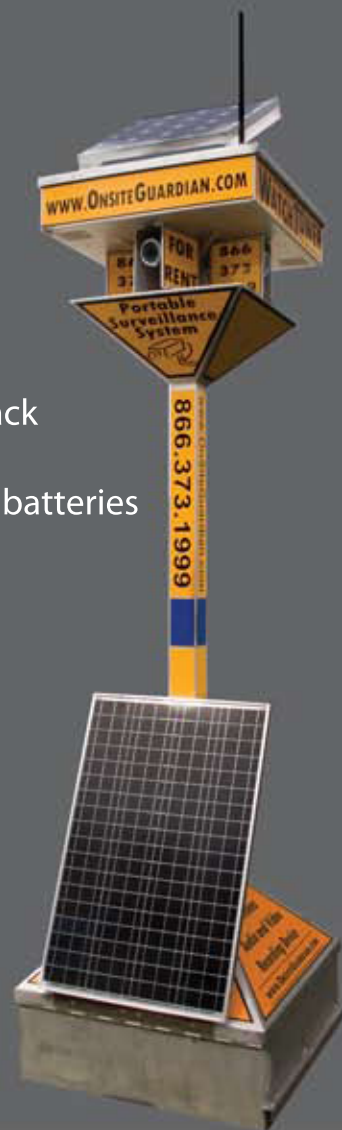

THE WATCHTOWER

The Watchtower is a remote, wireless, solar-powered, audio-visual surveillance system. Onsite Guardian's systems are completely self sufficient (*no AC power is required). Our Watchtower series of portable units are excellent for:

- Campuses (schools, hospitals, etc)
- Construction/Job sites
- Homeland Security
- Law Enforcement
- Parks and Playgrounds
- Outdoor/Indoor events
- Transportation hubs and infrastructure
- Utilities

Watchtower Features Include:

- Bosch VideoJet Encoder/DVR
- LAN, WiFi, or Cellular Connectivity
- Wirelessly accessible security system
- Remote viewing, management and playback
- Multiple unit deployment
- High performance AGM maintenance free batteries
- Four fixed-zoom infrared cameras
- Visible strobe light
- 360° Viewing
- Solar/battery powered
- Tamper proof installation
- ZERO critical wiring exposed

Design Options:

- Pan, Tilt, Zoom (PTZ) LoLux camera
- AC power compatibility

PREVENT PROTECT PRESERVE

ONSITE GUARDIAN

Your authorized dealer:
BL Technology, Inc.
1730 S. Cherry St.
Tomball, TX 77375